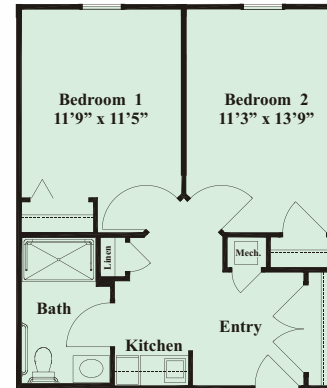

The Cambridge @ Cape May

Assisted Living

Unit Floorplans

Essex

Assisted Living Studio
345 s.f.

Dorset

Two Bedroom Assisted Living Suite
582 s.f.

Hampton

One Bedroom Assisted Living Apartment
425 s.f.

This brochure is for illustration purposes only and is not part of any legal document. Floor plans are subject to change without notice. Some features shown may be optional. Please consult a set of blueprints for exact details and measurements.
5-1-01