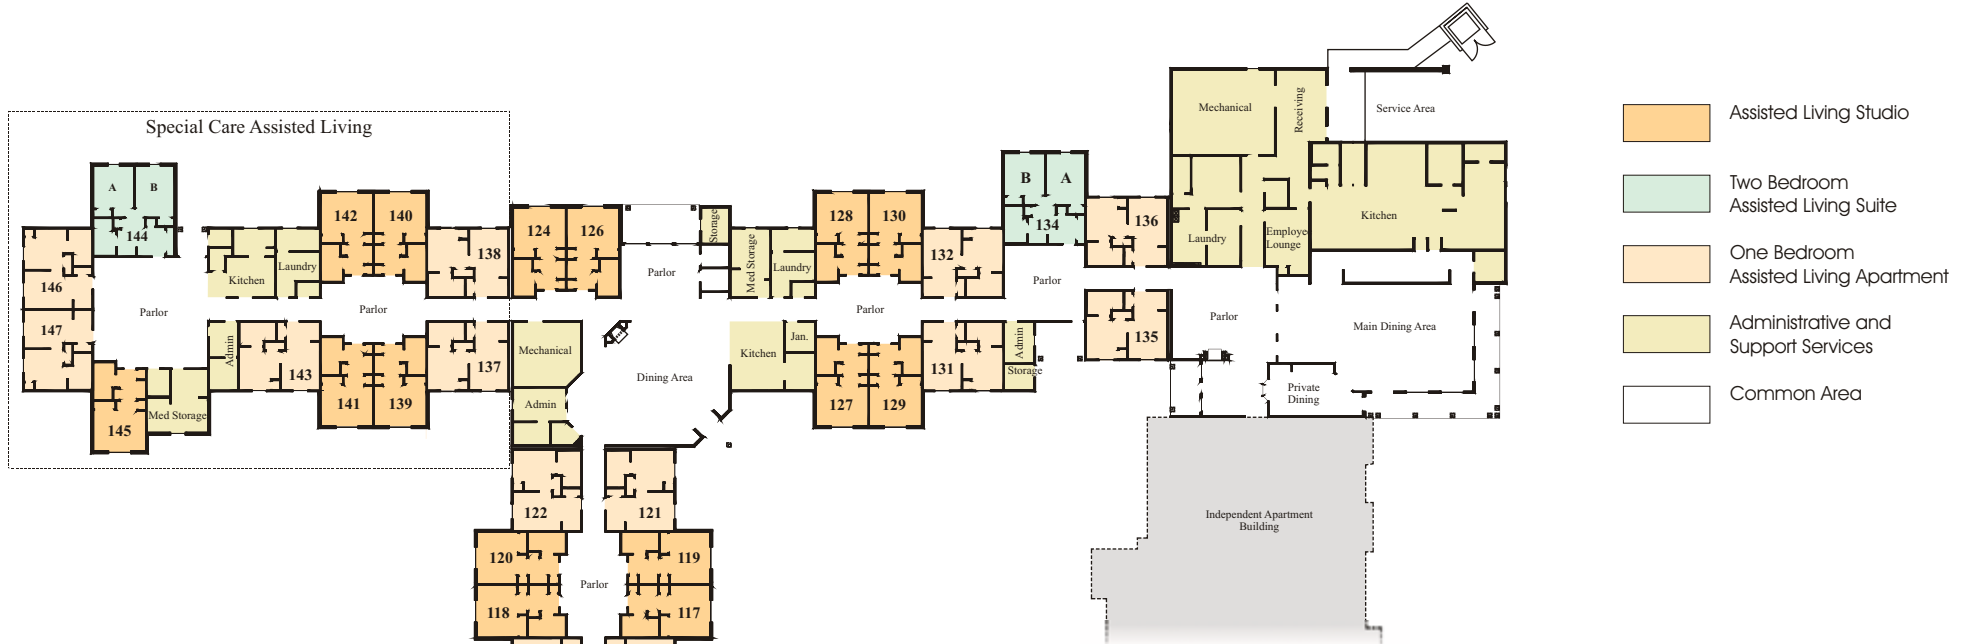

The Cambridge @ Cape May

Assisted Living

Unit Floorplans

Essex

Assisted Living Studio
345 s.f.

Dorset

Two Bedroom Assisted Living Suite
582 s.f.

Hampton

One Bedroom Assisted Living Apartment
425 s.f.

This brochure is for illustration purposes only and is not part of any legal document. Floor plans are subject to change without notice. Some features shown may be optional. Please consult a set of blueprints for exact details and measurements.
5-1-01