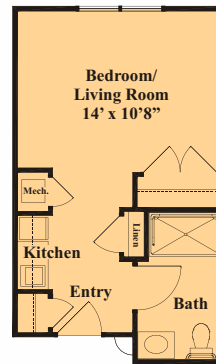

The Cambridge @ Cape May

Assisted Living

Unit Floorplans

Essex

Assisted Living Studio
345 s.f.

Dorset

Two Bedroom Assisted Living Suite
582 s.f.

Hampton

One Bedroom Assisted Living Apartment
425 s.f.

This brochure is for illustration purposes only and is not part of any legal document. Floor plans are subject to change without notice. Some features shown may be optional. Please consult a set of blueprints for exact details and measurements.
5-1-01