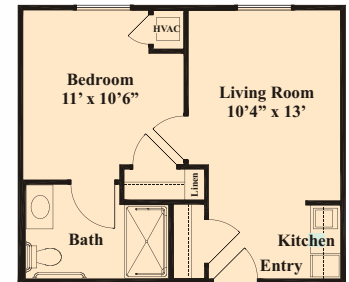

The Cambridge @ Cape May

Assisted Living

Unit Floorplans

Essex

Assisted Living Studio
345 s.f.

Dorset

Two Bedroom Assisted Living Suite
582 s.f.

Hampton

One Bedroom Assisted Living Apartment
425 s.f.

This brochure is for illustration purposes only and is not part of any legal document. Floor plans are subject to change without notice. Some features shown may be optional. Please consult a set of blueprints for exact details and measurements.
5-1-01