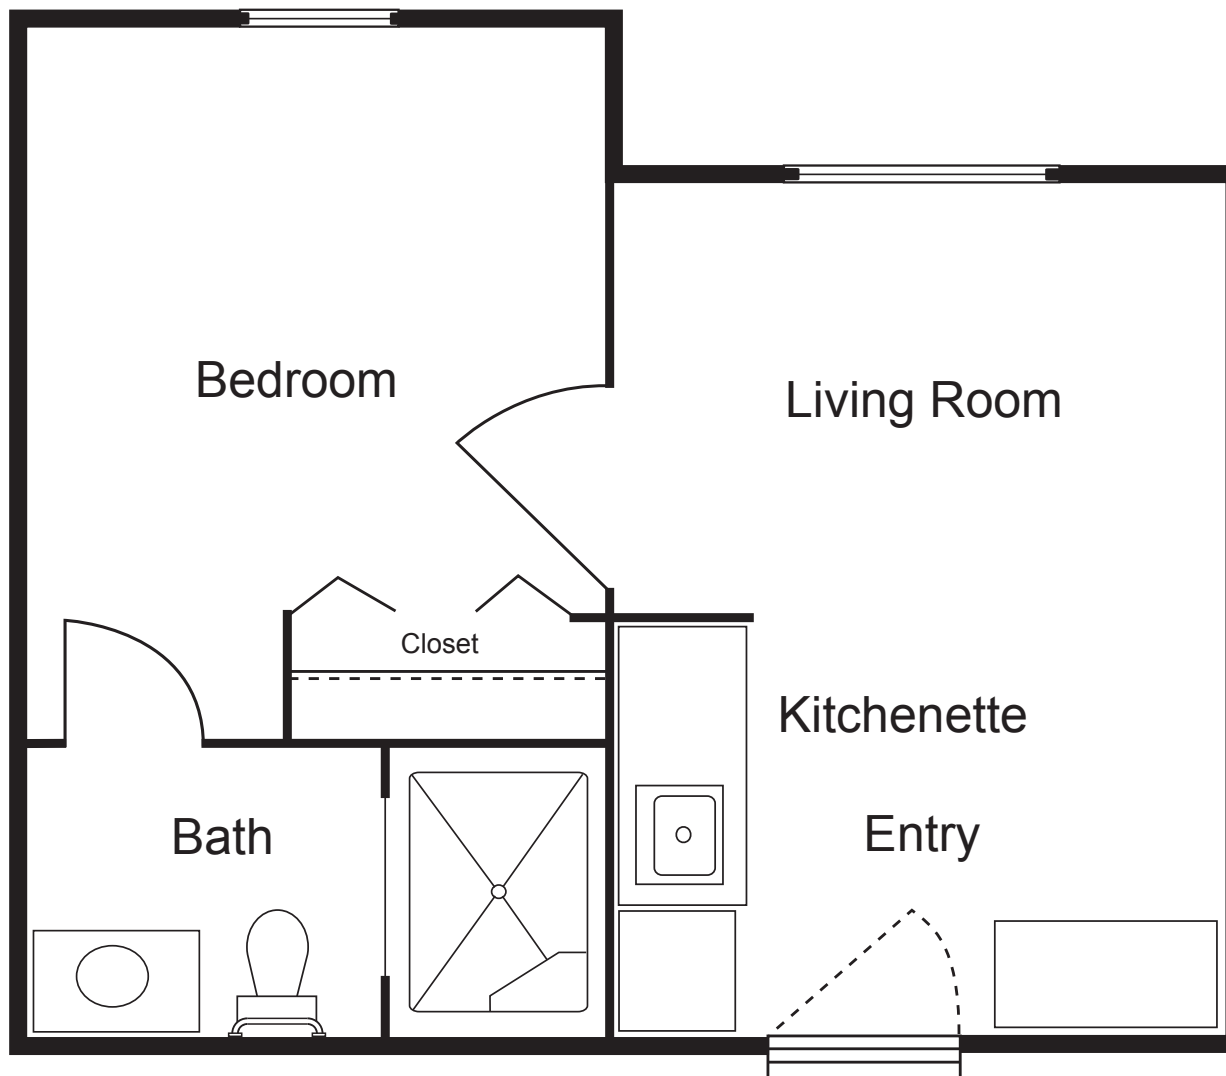

Ohio Living

Swan Creek

5916 Cresthaven Lane
Toledo, Ohio 43614
419.865.4445 | ohioiving.org

Assisted Living Apartment **1 Bedroom | 347 Sq. Ft.**