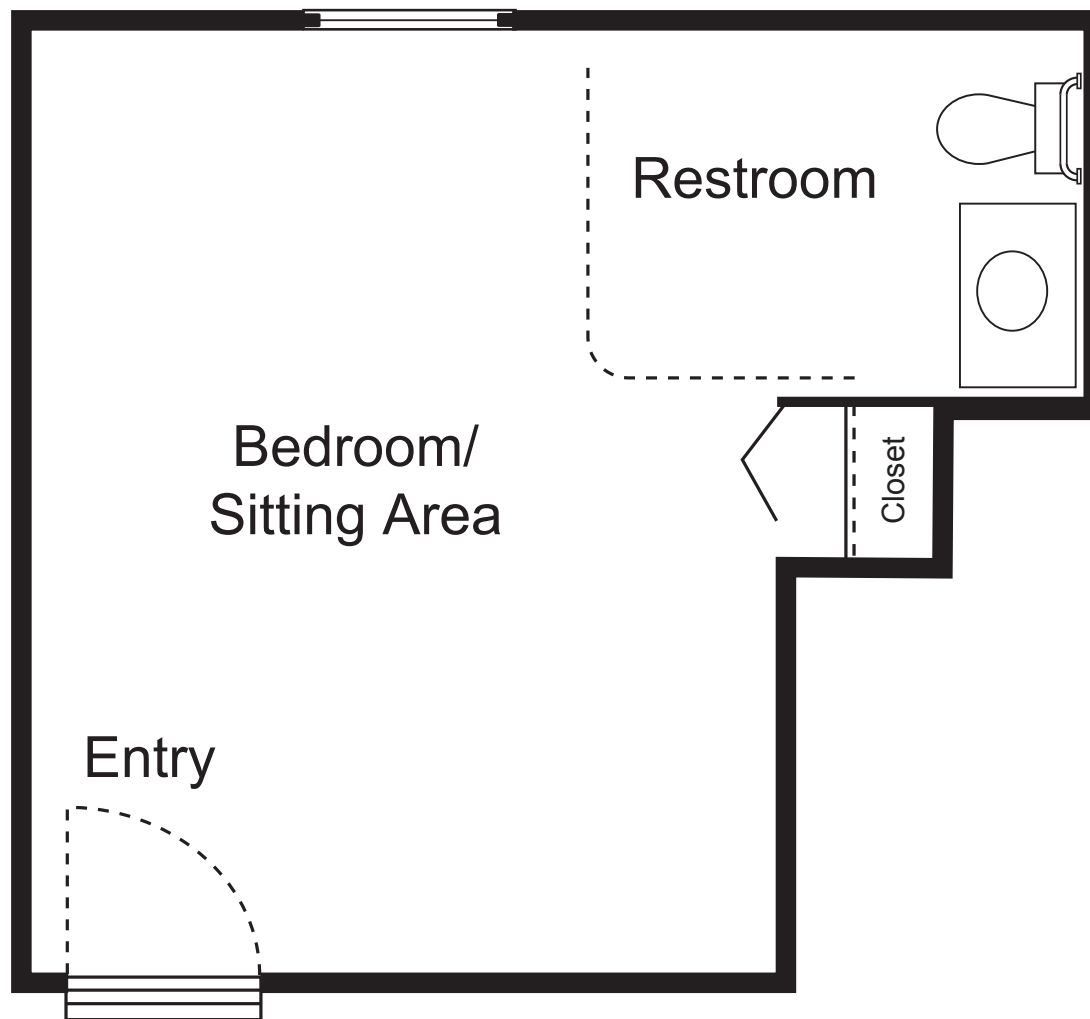

Ohio Living
Swan Creek

5916 Cresthaven Lane
Toledo, Ohio 43614
419.865.4445 | ohioliving.org

Assisted Living Memory Care **Suite I 178 Sq. Ft.**