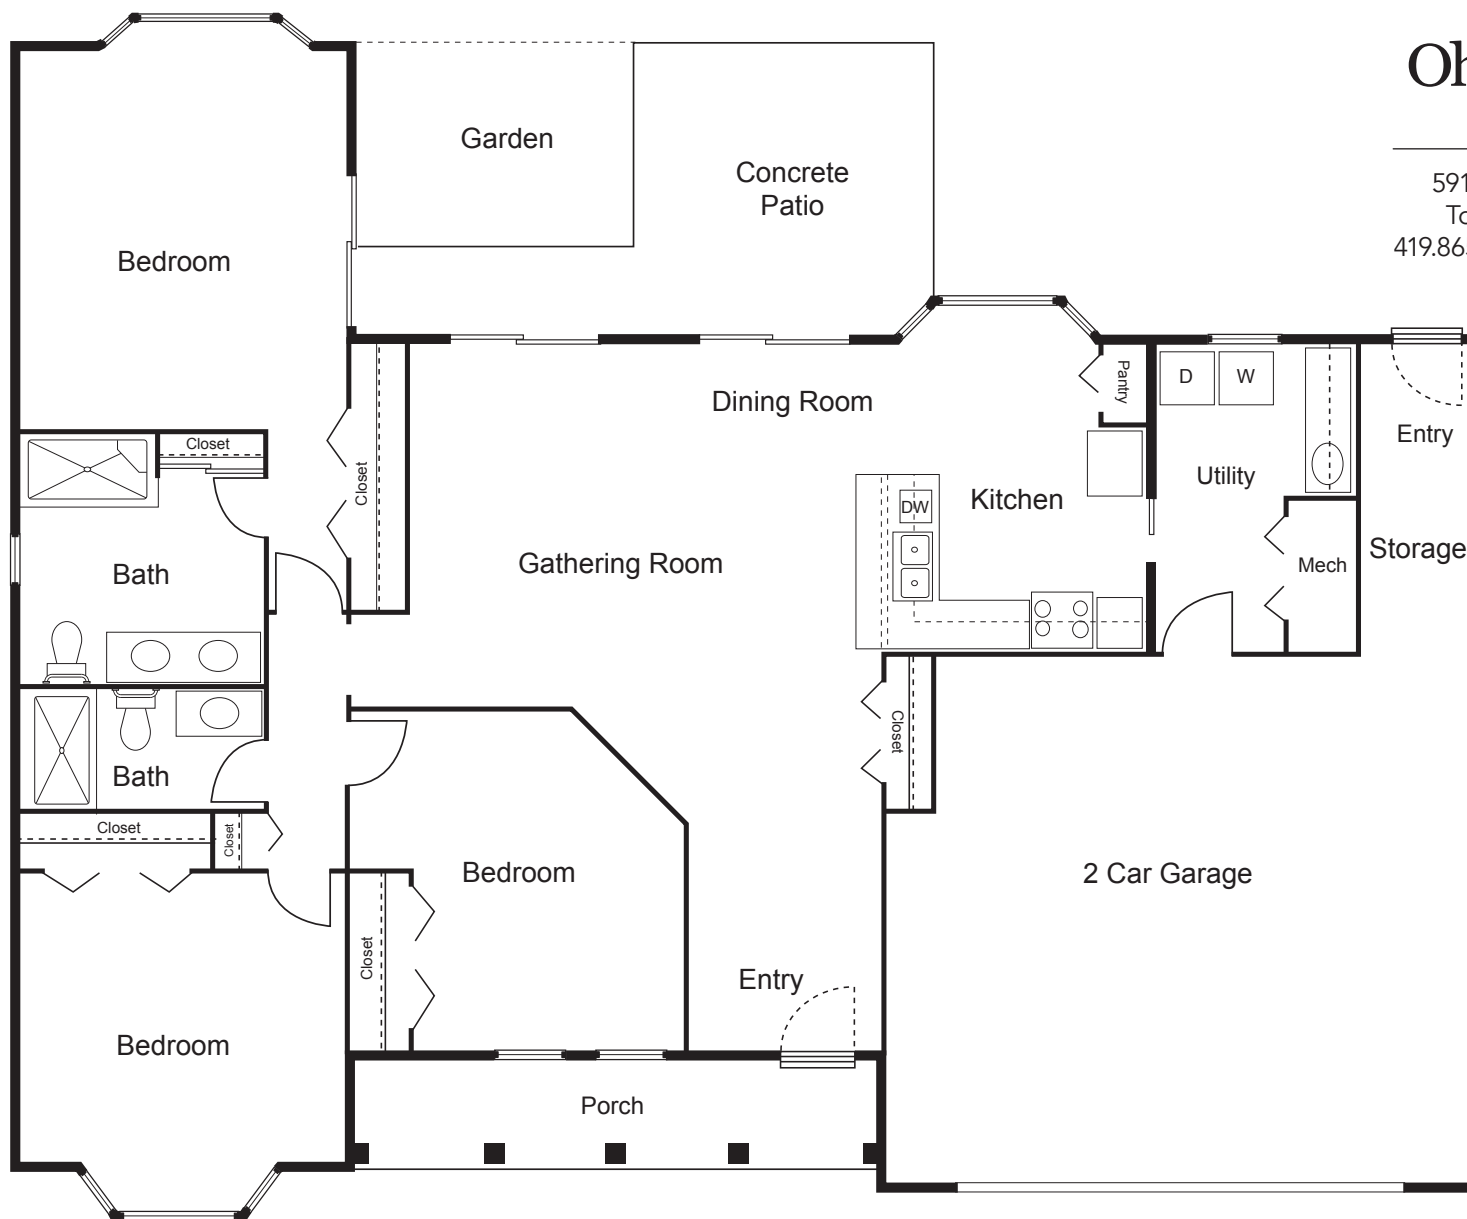

Ohio Living

Swan Creek

5916 Cresthaven Lane
Toledo, Ohio 43614
419.865.4445 | ohioliving.org

Commodore Villa Home 3 Bedroom | 2 Bath | 1400 Sq. Ft.