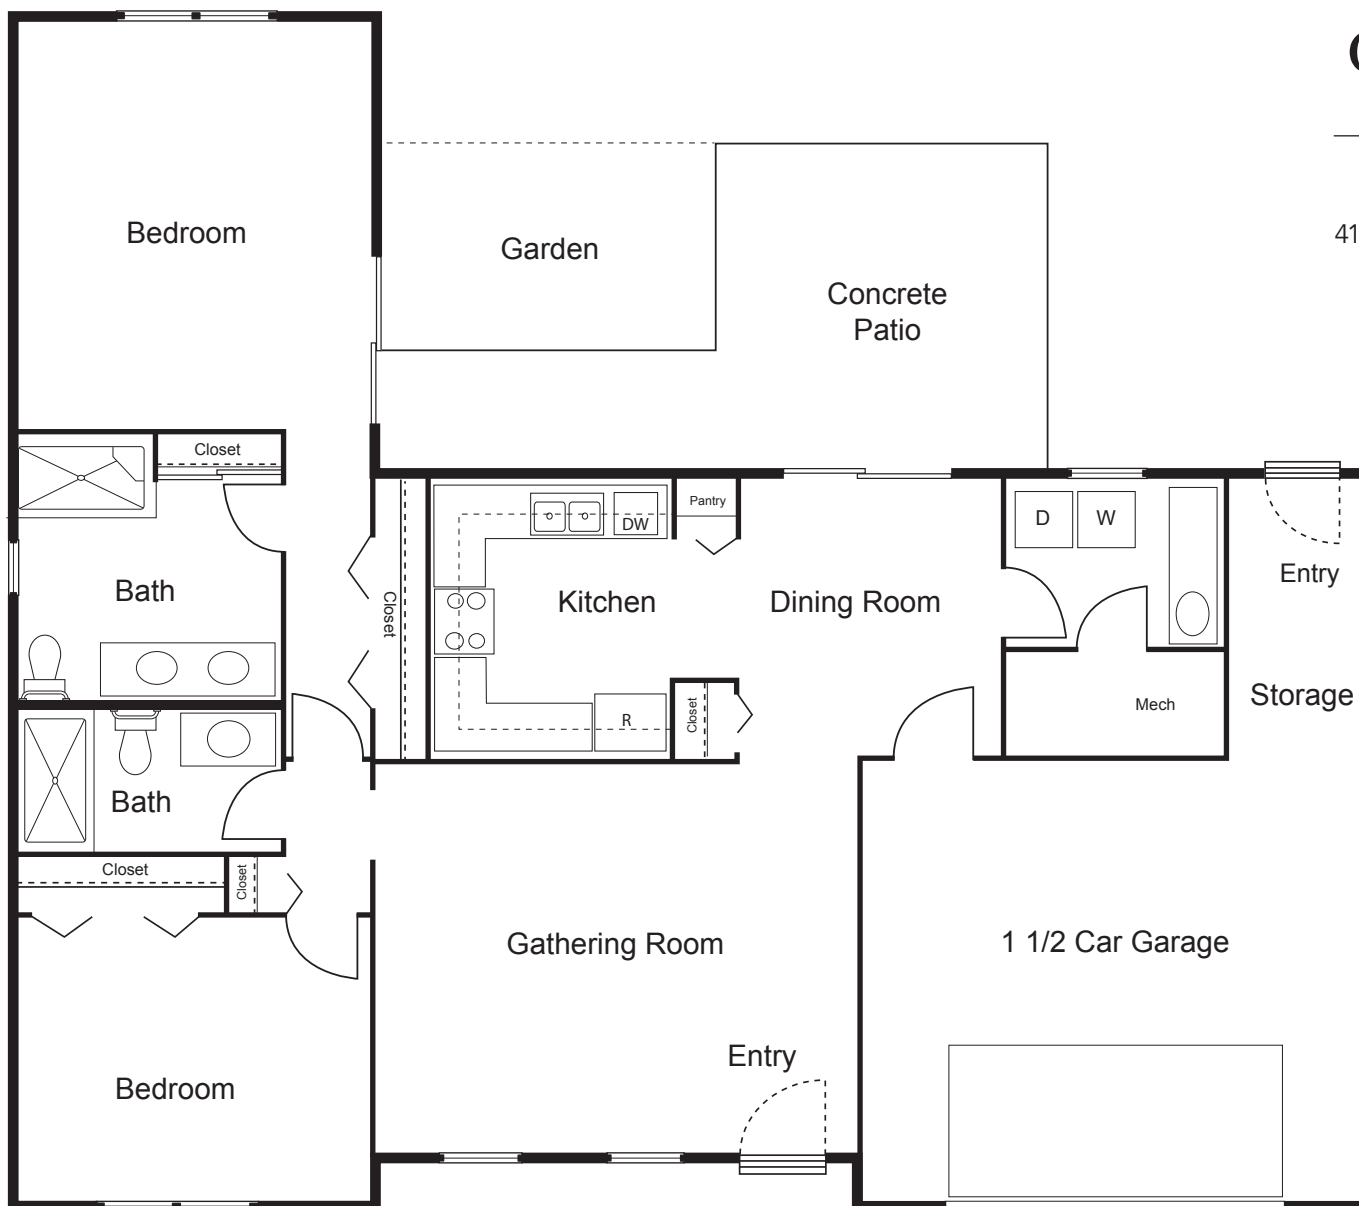

Ohio Living

Swan Creek

5916 Cresthaven Lane  
Toledo, Ohio 43614  
419.865.4445 | ohioiving.org

Peristyle Villa Home **2 Bedroom | 2 Bath | 1106 Sq. Ft.**