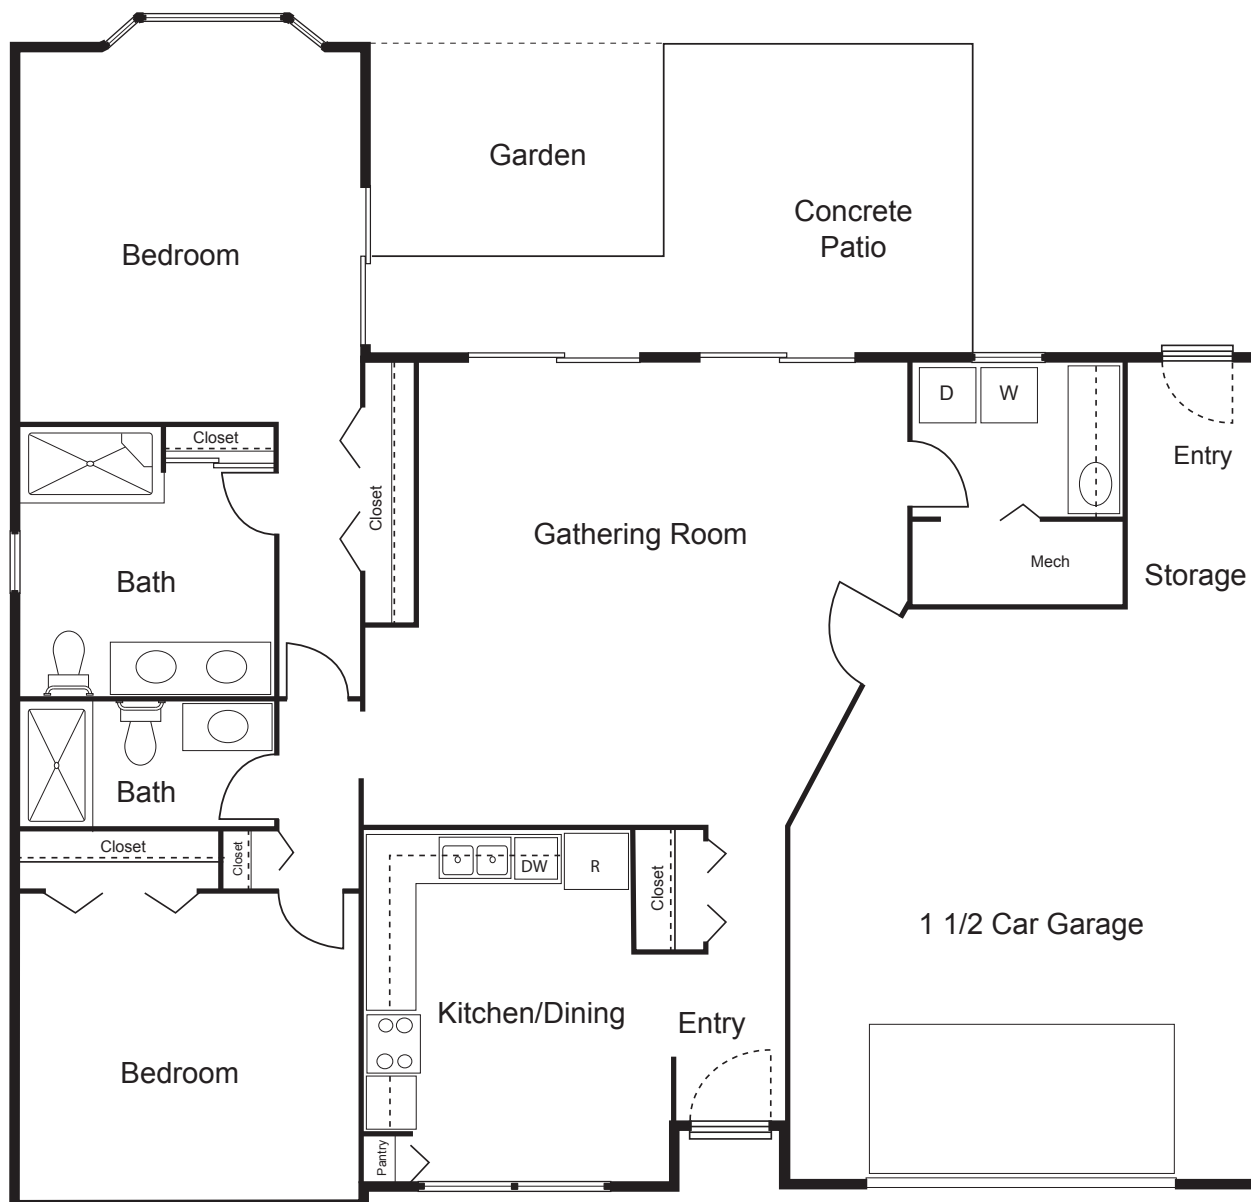

Ohio Living

Swan Creek

5916 Cresthaven Lane
Toledo, Ohio 43614
419.865.4445 | ohioliving.org

Pontiac Villa Home **2 Bedroom | 2 Bath | 1400 Sq. Ft.**