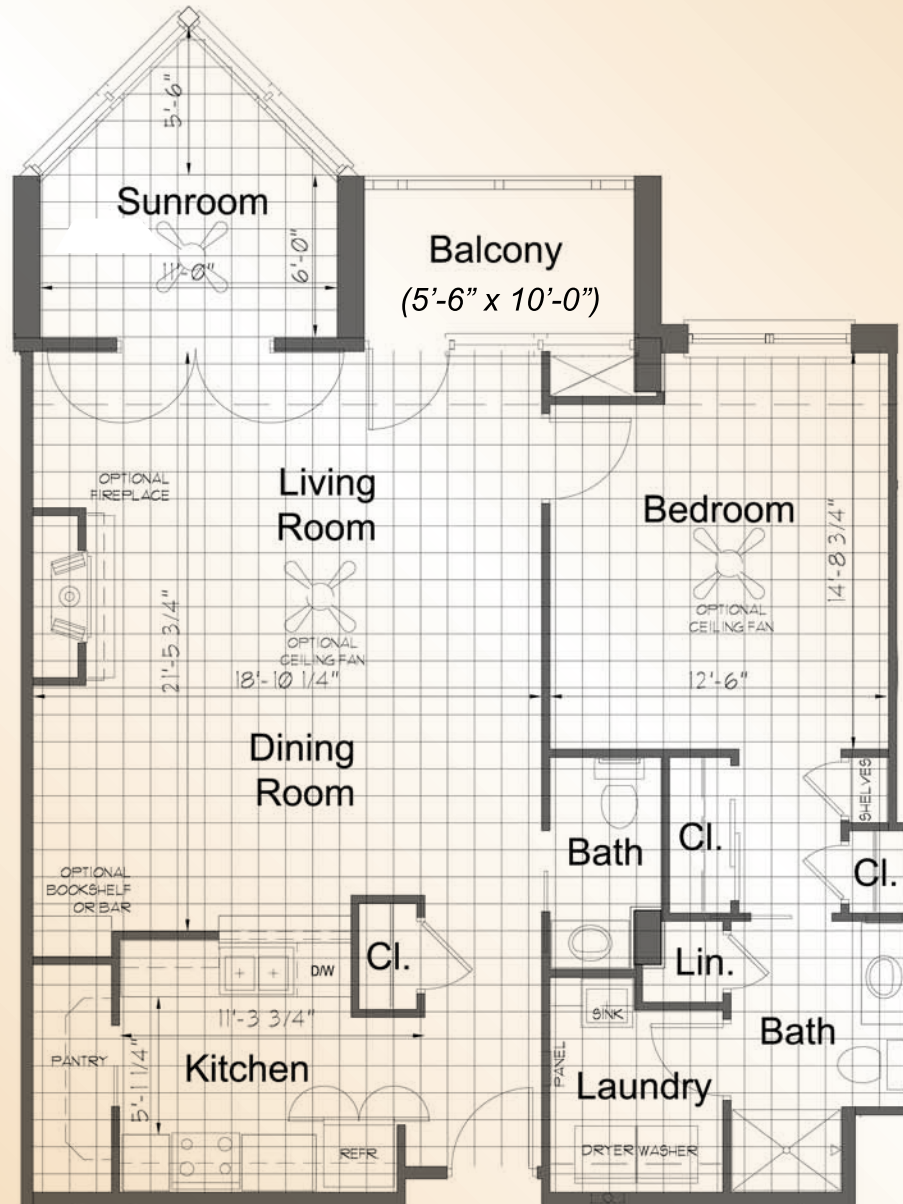

# The Darby Floor Plan

## One-Bedroom Apartment

Area = 1,140 sq. ft.

Floors 2-7

scale: 1 square = 1 foot

**Goodale Landing at  
Westminster-Thurber  
Community**