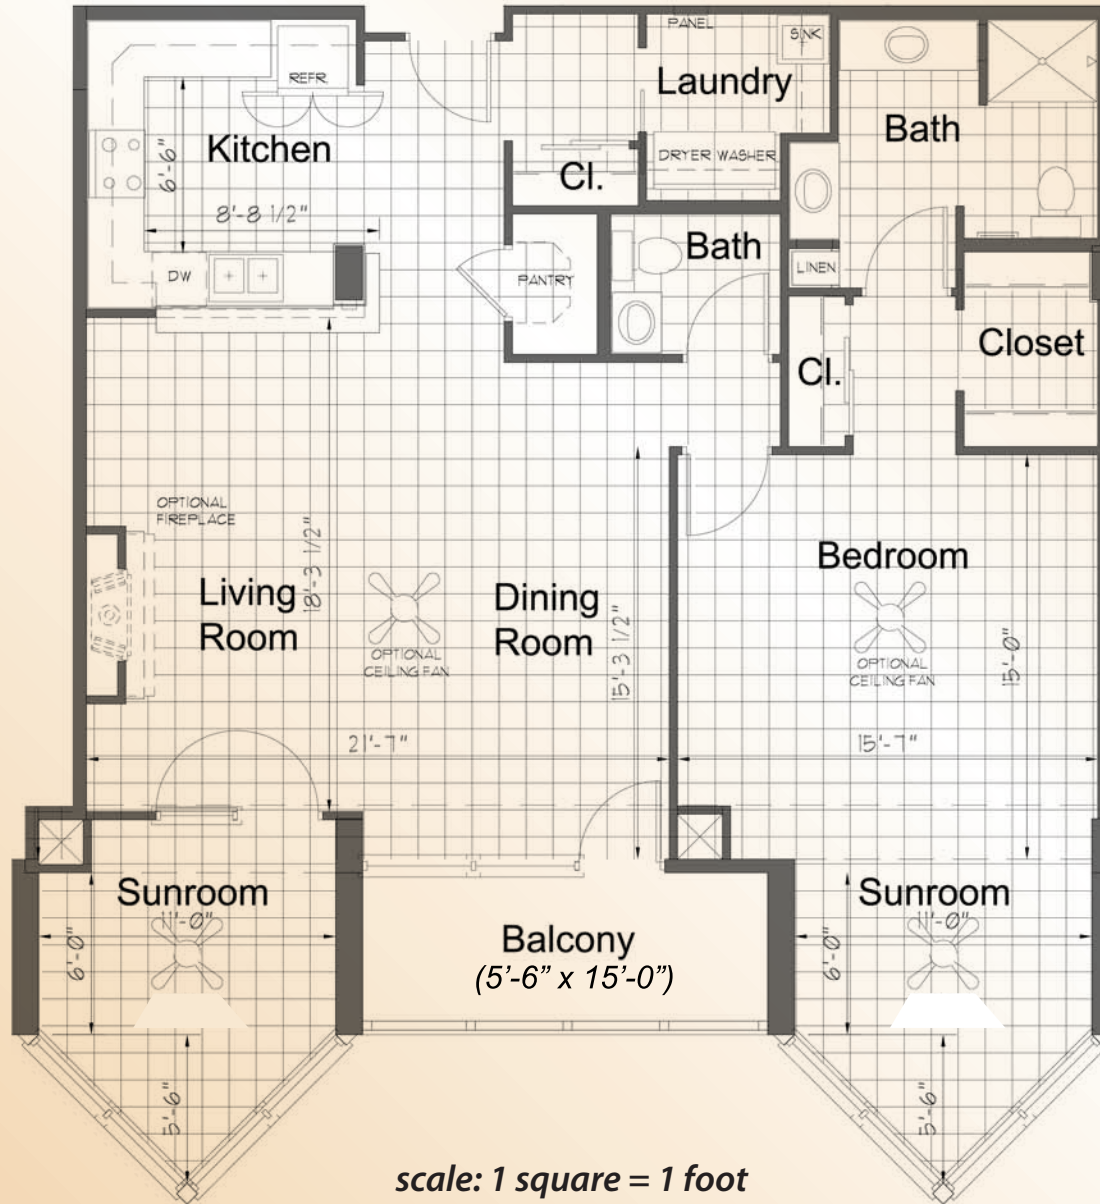

The Griggs Floor Plan

One-Bedroom Apartment

Area = 1,442 sq. ft.

Goodale Landing at
Westminster-Thurber
Community