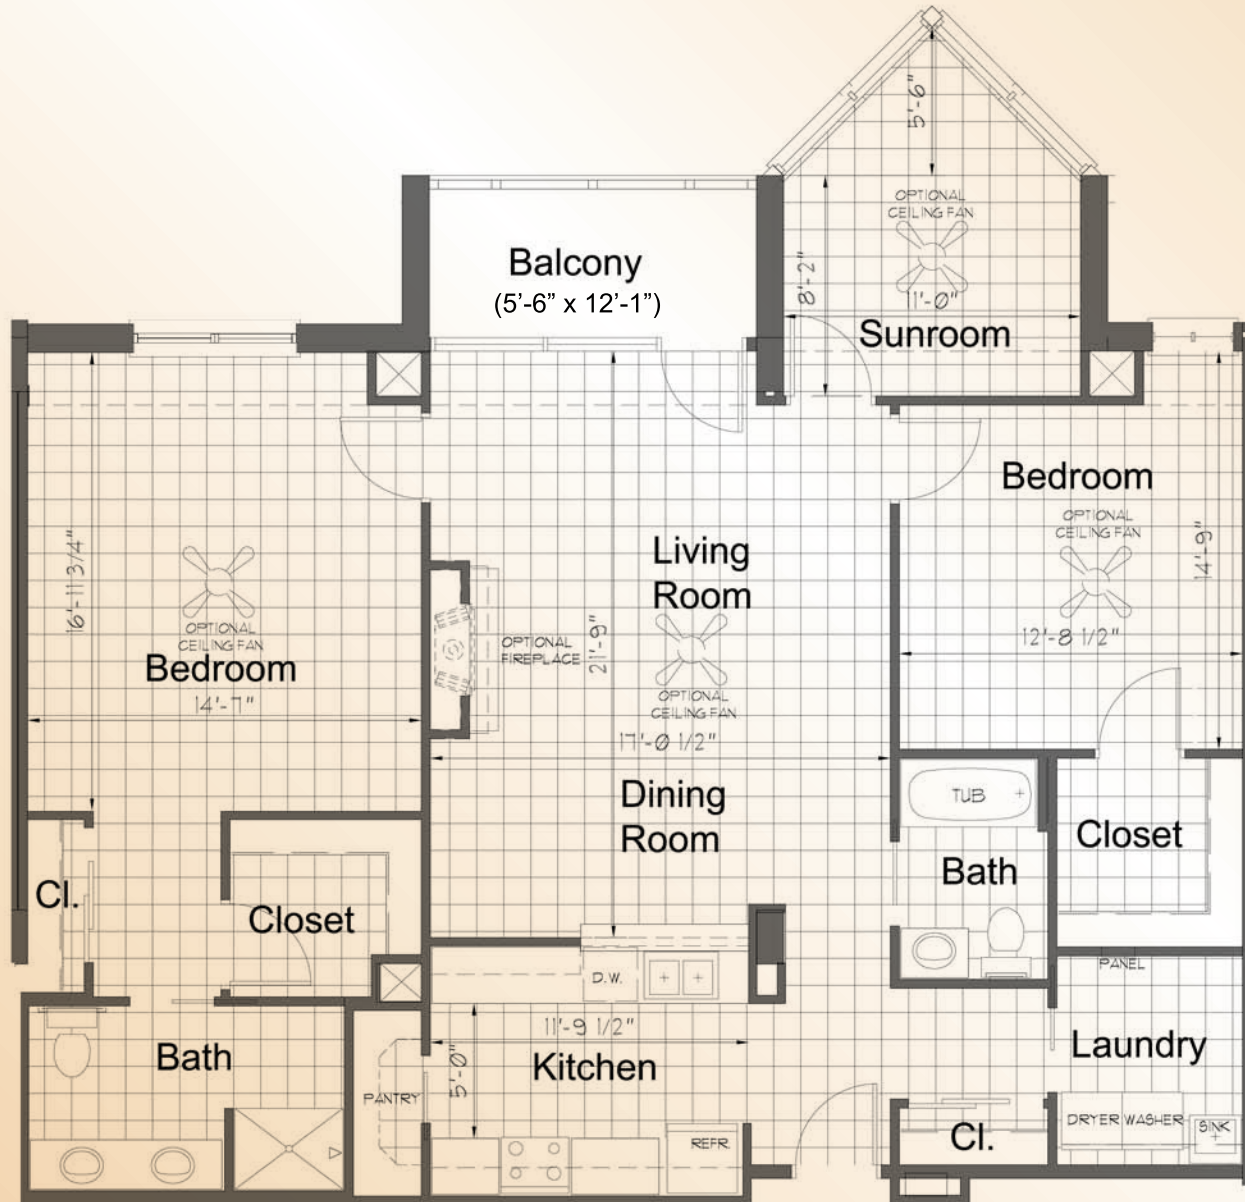

The Hoover Floor Plan

Two-Bedroom Apartment

Area = 1,558 sq. ft.

scale: 1 square = 1 foot

Floors 2-7

**Goodale Landing at
Westminster-Thurber
Community**