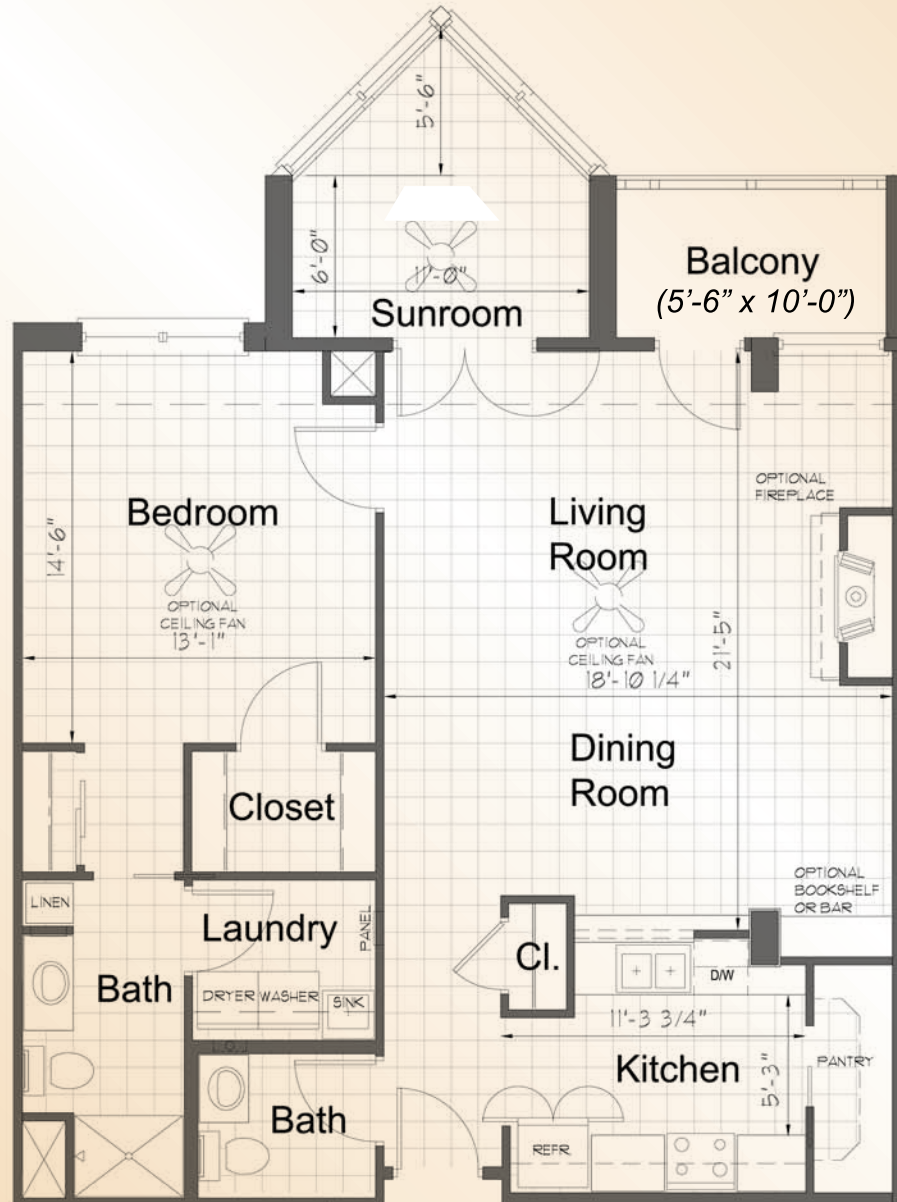

# The Miami Floor Plan

## One-Bedroom Apartment

Area = 1,173 sq. ft.

scale: 1 square = 1 foot

**Goodale Landing at  
Westminster-Thurber  
Community**