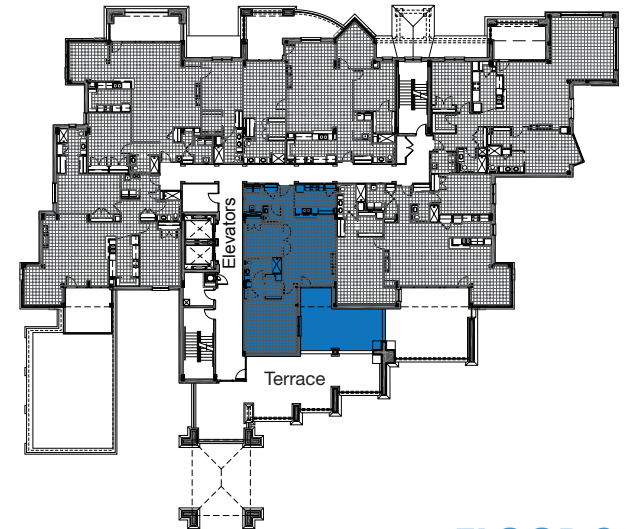

The Packard | 1,288 sq. ft.

- Private terrace
- 1.5 baths

FLOOR 2

The Packard | 1,288 sq. ft.
■ 1.5 baths

FLOORS 3-10