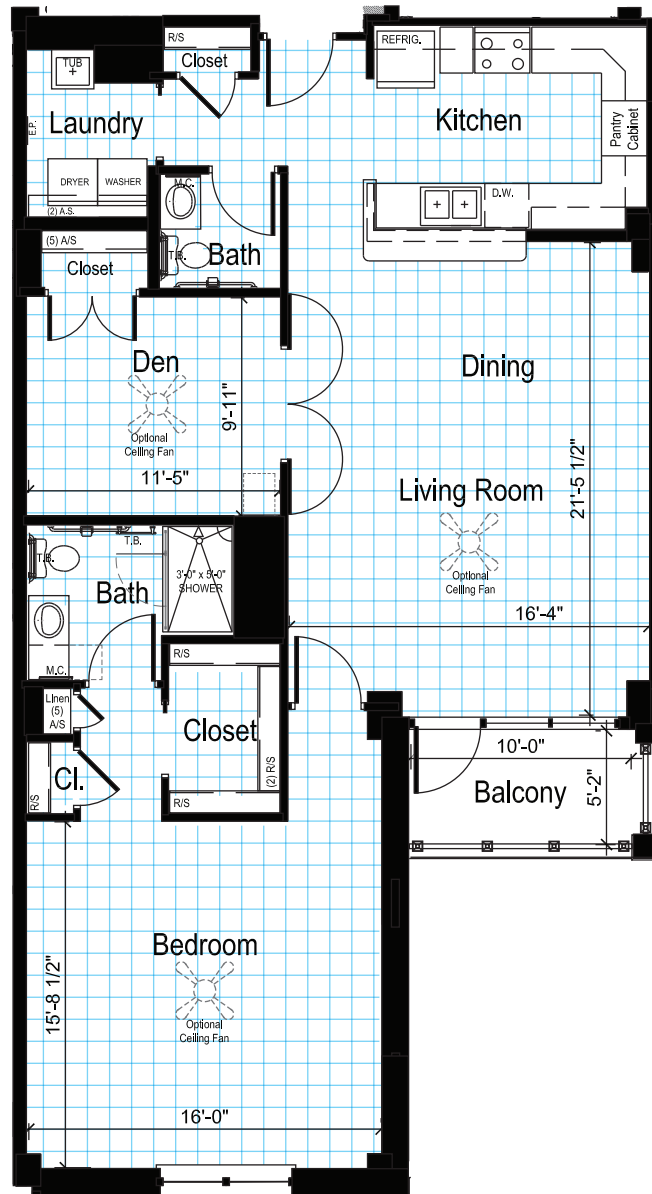

The Packard | 1,288 sq. ft.

- Private terrace
- 1.5 baths

FLOOR 2

The Packard | 1,288 sq. ft.
■ 1.5 baths

FLOORS 3-10