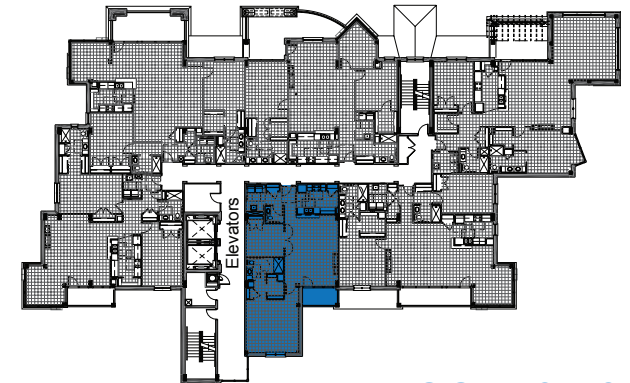

The Packard | 1,288 sq. ft.

- Private terrace
- 1.5 baths

FLOOR 2

The Packard | 1,288 sq. ft.
■ 1.5 baths

FLOORS 3-10