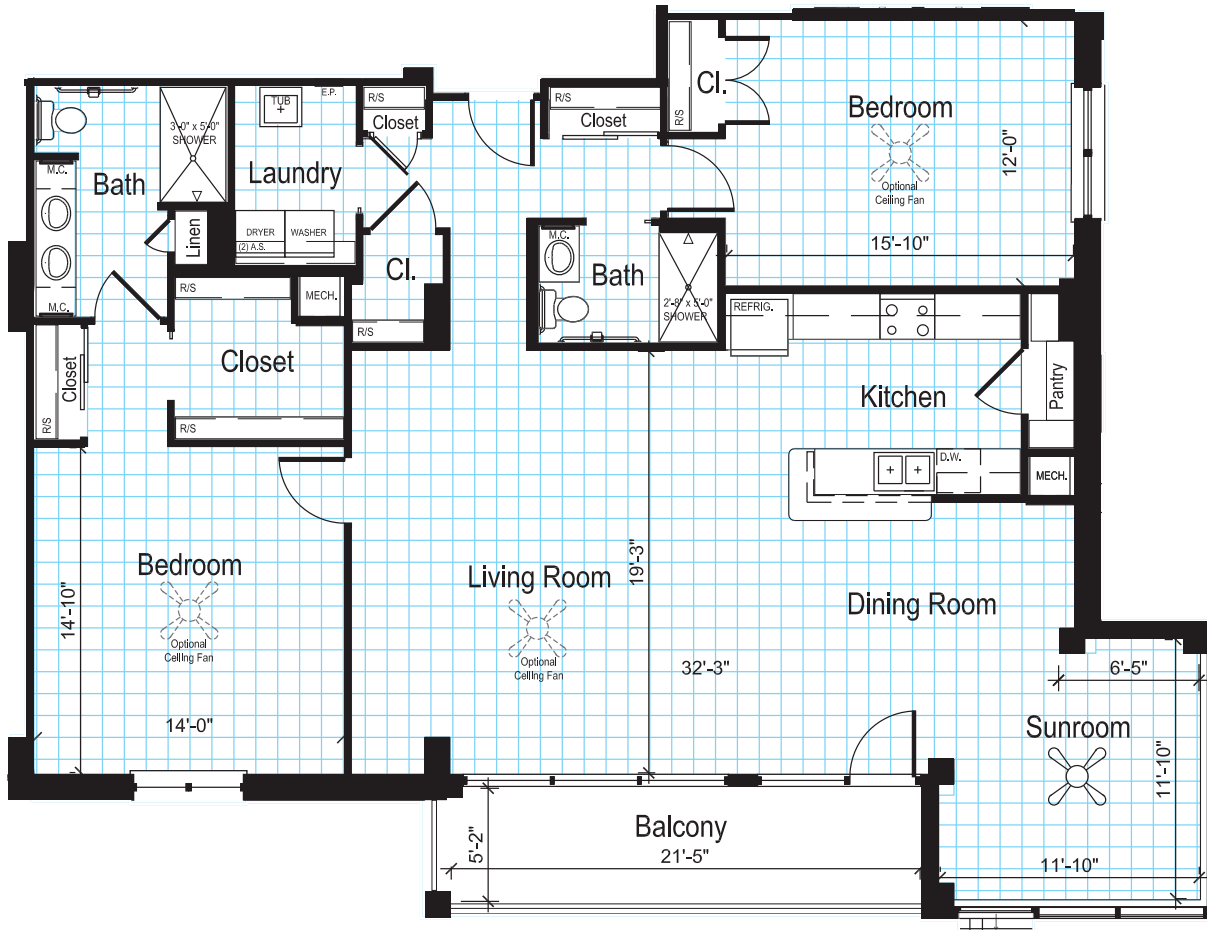

The Sullivant | 1,854 sq. ft.

- Expanded square footage
- Larger balcony

FLOOR 2

The Sullivant | 1,738 sq. ft.

FLOORS 3-10