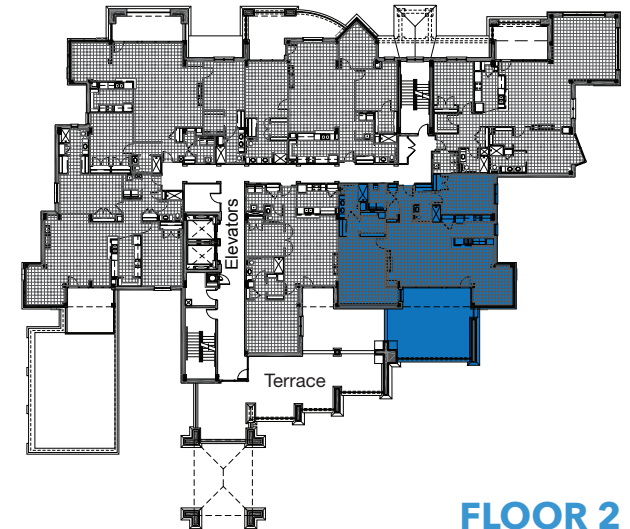

The Sullivant | 1,854 sq. ft.

- Expanded square footage
- Larger balcony

FLOOR 2

The Sullivant | 1,738 sq. ft.

FLOORS 3-10