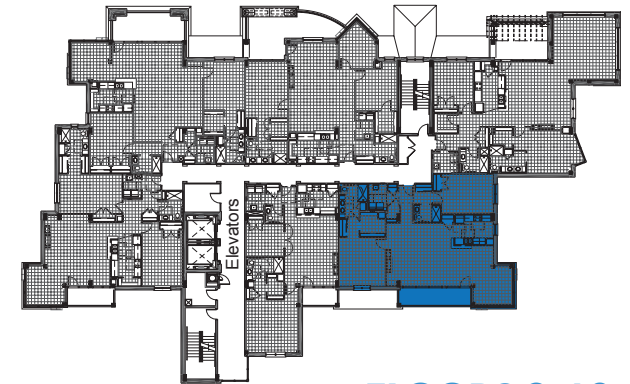

The Sullivant | 1,854 sq. ft.

- Expanded square footage
- Larger balcony

FLOOR 2

The Sullivant | 1,738 sq. ft.

FLOORS 3-10