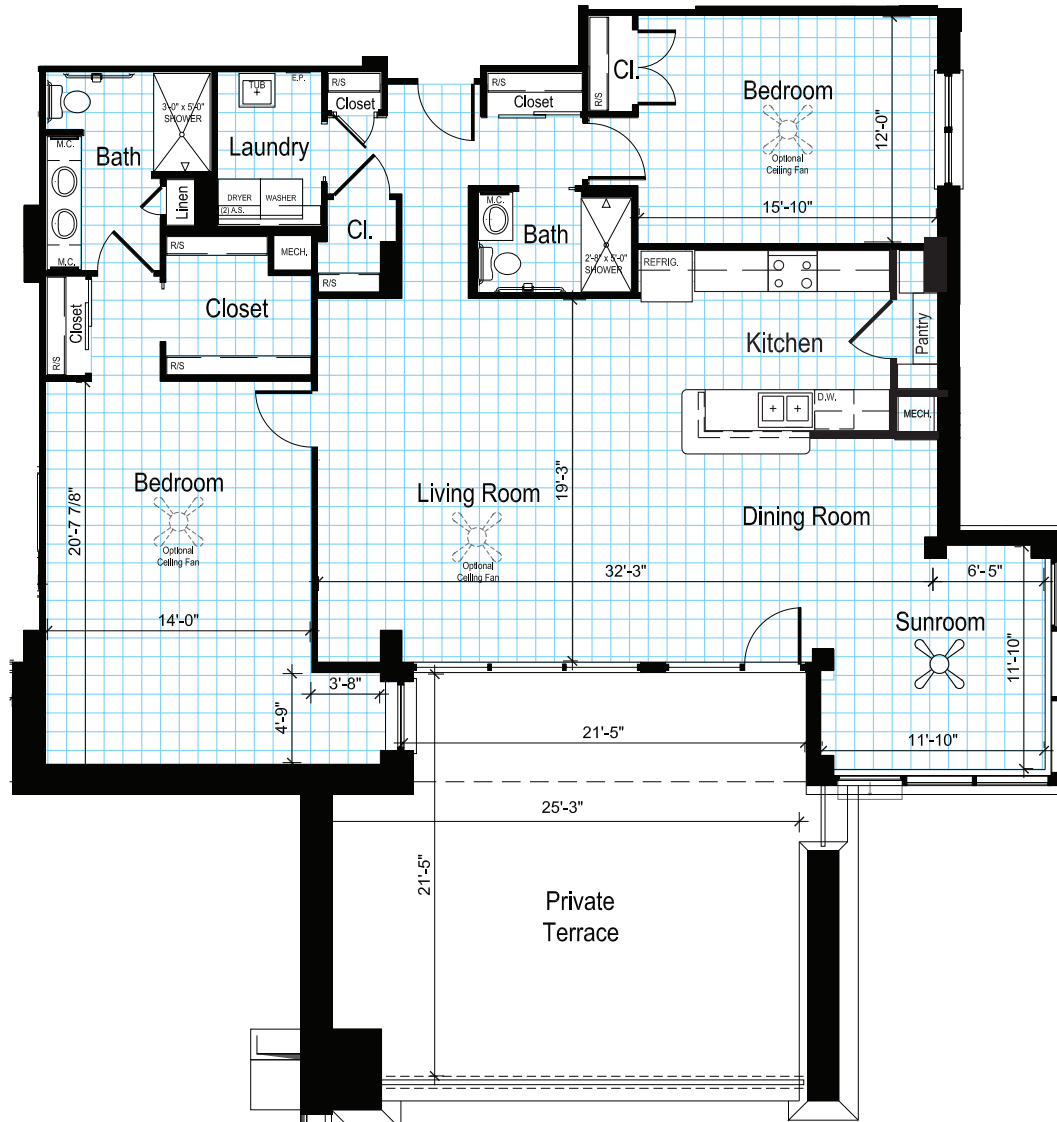

The Sullivant | 1,854 sq. ft.

- Expanded square footage
- Larger balcony

FLOOR 2

The Sullivant | 1,738 sq. ft.

FLOORS 3-10